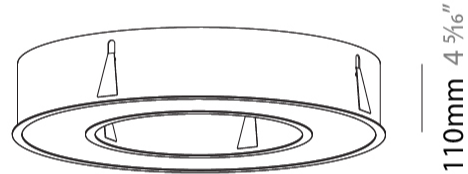

GENERAL

Series: Glorious
Subseries: Glorious
Brand: Prolicht
Division: Architectural
Mounting Type: Recessed
Mounting Location: Ceiling
Subcategory: Ambient

PHYSICAL

Shape: Round
Diameter (mm): 770
Diameter (in): 30 ⁵ / ₁₆
Height (mm): 110
Height (in): 4 ⁵ / ₁₆
Min. Recessing Depth (mm): 120
Min. Recessing Depth (in): 4 ³ / ₄
Light Distribution: Direct
Weight (kg): 9.285
Weight (lbs): 20.47
Diffuser: PMMA - Opal or Micro-Prism
Fixture Finish: SSR / BKV / CWI / CRY / HAB / UFT / ITA / RUA / FTG / MYG / LOD / PUS / FRO / FUP / KIA / POP / BLS / SPG / MEY / GOH / GUM / CHC / COM / ABZ / JAG / OBR / MOS / ROR
Fixture Material: Aluminum
Cut-out Measurements: 760mm / 29 15/16" x 440mm / 17 5/16"

Ø 428mm 16 ⁷/₈ "

Ø 770mm 30 ⁵/₁₆ "

110mm 4 ⁵/₁₆ "

760mm x 440mm
29 ¹⁵/₁₆" x 17 ⁵/₁₆"

120mm
4 ³/₄"

10 - 15mm
³/₈" - ⁹/₁₆"

A37500-

PROJECT _____