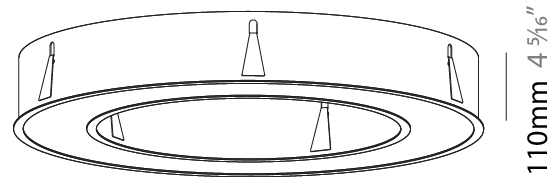

GENERAL

Series: Glorious
 Subseries: Glorious
 Brand: Prolicht
 Division: Architectural
 Mounting Type: Recessed
 Mounting Location: Ceiling
 Subcategory: Ambient

PHYSICAL

Shape: Round
 Diameter (mm): 970
 Diameter (in): 38 ³/₁₆
 Height (mm): 110
 Height (in): 4 ⁵/₁₆
 Min. Recessing Depth (mm): 120
 Min. Recessing Depth (in): 4 ³/₄
 Light Distribution: Direct
 Weight (kg): 11.164
 Weight (lbs): 24.61
 Diffuser: PMMA - Opal or Micro-Prism
 Fixture Finish: SSR / BKV / CWI / CRY / HAB / UFT / ITA / RUA / FTG / MYG / LOD / PUS / FRO / FUP / KIA / POP / BLS / SPG / MEY / GOH / GUM / CHC / COM / ABZ / JAG / OBR / MOS / ROR
 Fixture Material: Aluminum
 Cut-out Measurements: 960mm / 37 13/16" x 640mm / 25 3/16"

PROJECT	
TYPE	
SPECIFIER	
QUANTITY	
DATE	

110mm 4 ⁵/₁₆"

Ø 628mm 24 ³/₄"

Ø 970mm 38 ³/₁₆ "

960mm x 640mm
 37 ¹³/₁₆" x 25 ³/₁₆"

120mm
 4 ³/₄"

10 - 15mm
 3/8" - 9/16"

A37505-