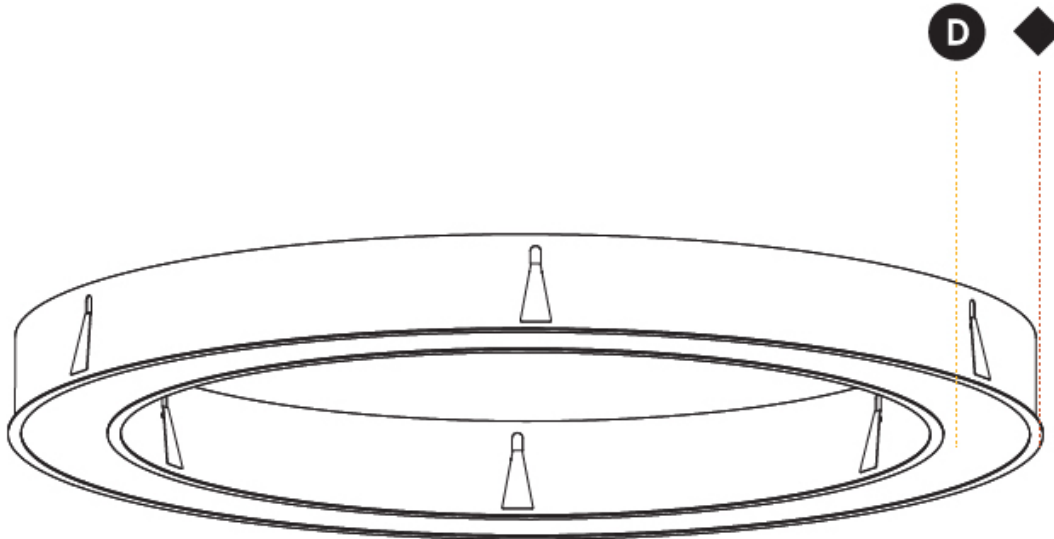

Ø 1228mm 48 3/8"

Ø 1570mm 61 13/16"

1560mm x 1240mm
61 7/16" x 48 13/16"

120mm
4 3/4"

10 - 15mm
3/8" - 9/16"

A37502-

PROJECT	_____
TYPE	_____
SPECIFIER	_____
QUANTITY	_____
DATE	_____

GLORIOUS RECESSED

GENERAL

Series: Glorious
 Subseries: Glorious
 Brand: Prolicht
 Division: Architectural
 Mounting Type: Recessed
 Mounting Location: Ceiling
 Subcategory: Ambient

PHYSICAL

Shape: Round
 Diameter (mm): 970
 Diameter (in): 38 ³/₁₆
 Height (mm): 110
 Height (in): 4 ⁵/₁₆
 Min. Recessing Depth (mm): 120
 Min. Recessing Depth (in): 4 ³/₄
 Light Distribution: Direct
 Weight (kg): 11.164
 Weight (lbs): 24.61
 Diffuser: PMMA - Opal or Micro-Prism
 Fixture Finish: SSR / BKV / CWI / CRY / HAB / UFT / ITA / RUA / FTG / MYG / LOD / PUS / FRO / FUP / KIA / POP / BLS / SPG / MEY / GOH / GUM / CHC / COM / ABZ / JAG / OBR / MOS / ROR
 Fixture Material: Aluminum
 Cut-out Measurements: 960mm / 37 13/16" x 640mm / 25 3/16"