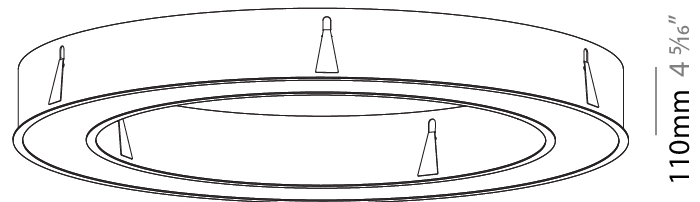

GENERAL

Series: Glorious
 Subseries: Glorious
 Brand: Prolicht
 Division: Architectural
 Mounting Type: Recessed
 Mounting Location: Ceiling
 Subcategory: Ambient

PHYSICAL

Shape: Round
 Diameter (mm): 1270
 Diameter (in): 50
 Height (mm): 110
 Height (in): 4 ⁵/₁₆
 Min. Recessing Depth (mm): 120
 Min. Recessing Depth (in): 4 ³/₄
 Light Distribution: Direct
 Weight (kg): 15.446
 Weight (lbs): 34.05
 Diffuser: PMMA - Opal or Micro-Prism
 Fixture Finish: SSR / BKV / CWI / CRY / HAB / UFT / ITA / RUA / FTG / MYG / LOD / PUS / FRO / FUP / KIA / POP / BLS / SPG / MEY / GOH / GUM / CHC / COM / ABZ / JAG / OBR / MOS / ROR
 Fixture Material: Aluminum
 Cut-out Measurements: 1260mm / 49 5/8" x 940mm / 37"

PROJECT
TYPE
SPECIFIER
QUANTITY
DATE

Ø 928mm 36 ⁹/₁₆"

Ø 1270mm 50 "

110mm 4 ⁵/₁₆"

1260mm x 940mm
49 ⁵/₈" x 37"

120mm
4 ³/₄"

10 - 15mm
³/₈" - ⁹/₁₆"

A37507-